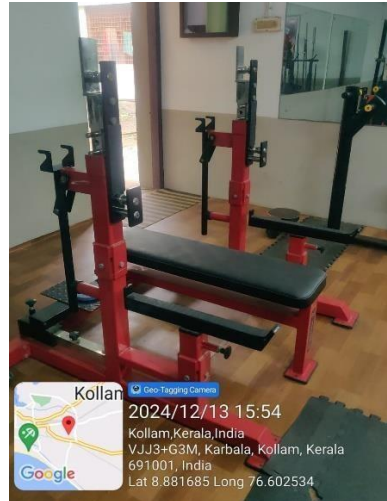

SREE NARAYANA COLLEGE FOR WOMEN

KOLLAM, KERALA- 691 001

4.1.2 - THE INSTITUTION HAS ADEQUATE FACILITIES FOR CULTURAL ACTIVITIES, SPORTS, GAMES (INDOOR, OUTDOOR), GYMNASIUM, YOGA CENTRE ETC.

INDOOR STADIUM

GYMNASIUM

YOGA

KARATE CLASS

SEMINAR HALL AND AUDITORIUM

Sree Narayana
PRINCIPAL
Sree Narayana College for Women
Kollam