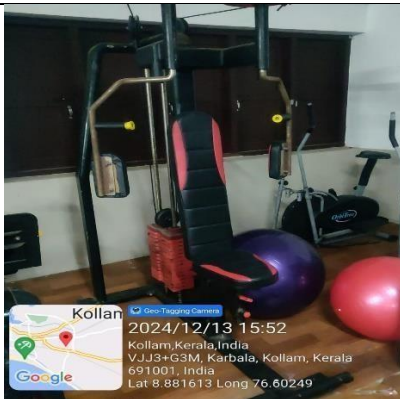

SREE NARAYANA COLLEGE FOR WOMEN

KOLLAM, KERALA- 691 001

4.1.2 - THE INSTITUTION HAS ADEQUATE FACILITIES FOR CULTURAL ACTIVITIES, SPORTS, GAMES (INDOOR, OUTDOOR), GYMNASIUM, YOGA CENTRE ETC.

INDOOR STADIUM

GYMNASIUM

YOGA

KARATE CLASS

SEMINAR HALL AND AUDITORIUM

Sree Narayana
PRINCIPAL
Sree Narayana College for Women
Kollam