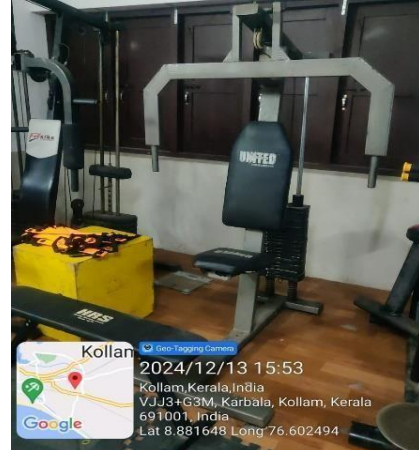

SREE NARAYANA COLLEGE FOR WOMEN

KOLLAM, KERALA- 691 001

4.1.2 - THE INSTITUTION HAS ADEQUATE FACILITIES FOR CULTURAL ACTIVITIES, SPORTS, GAMES (INDOOR, OUTDOOR), GYMNASIUM, YOGA CENTRE ETC.

INDOOR STADIUM

GYMNASIUM

YOGA

KARATE CLASS

SEMINAR HALL AND AUDITORIUM

Sree Narayana
PRINCIPAL
Sree Narayana College for Women
Kollam