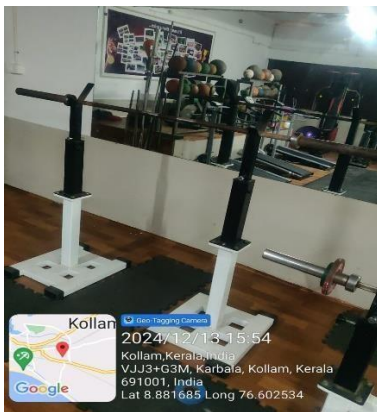

SREE NARAYANA COLLEGE FOR WOMEN

KOLLAM, KERALA- 691 001

4.1.2 - THE INSTITUTION HAS ADEQUATE FACILITIES FOR CULTURAL ACTIVITIES, SPORTS, GAMES (INDOOR, OUTDOOR), GYMNASIUM, YOGA CENTRE ETC.

INDOOR STADIUM

GYMNASIUM

YOGA

KARATE CLASS

SEMINAR HALL AND AUDITORIUM

Sree Narayana
PRINCIPAL
Sree Narayana College for Women
Kollam