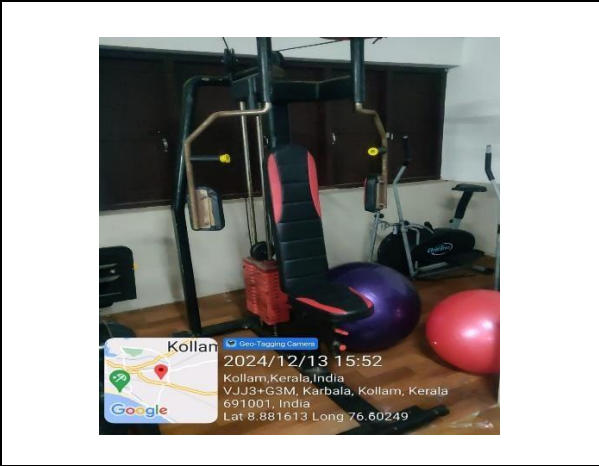

IQAC

EXAM ROOM

SEMINAR HALL

SEMINAR HALL

AUDITORIUM

AUDITORIUM

ZOOLOGY MUSIUM

MAJOR EQUIPMENT

MUSHROOM HOUSE

COMPUTER LABS

LIBRARY

SMART CLASS ROOMS

COUNSELING CENTER

STUDENT COOPERATIVE STORE AND REPROGRAPHY

HOSTEL

CANTEEN

BIOGAS PLANT, INCINERTAOR, SOLAR PANNEL

INDOOR STADIUM

GYMNASIUM

ADMINISTRATIVE ROOM

YOGA

KARATE CLASS

[Handwritten signature]

PRINCIPAL
Sree Narayana College for Women
Kollam