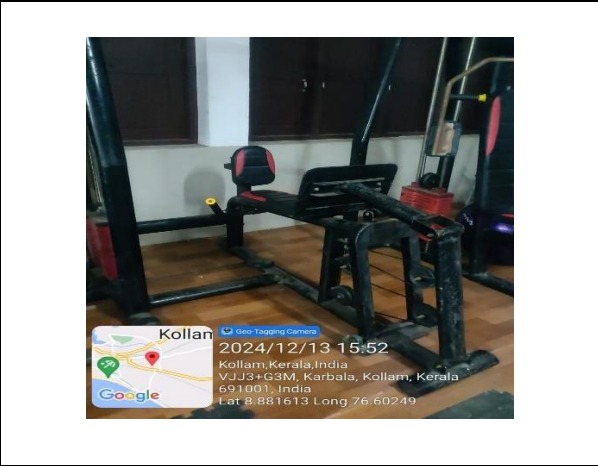

IQAC

EXAM ROOM

SEMINAR HALL

SEMINAR HALL

AUDITORIUM

AUDITORIUM

ZOOLOGY MUSIUM

MAJOR EQUIPMENT

MUSHROOM HOUSE

COMPUTER LABS

LIBRARY

SMART CLASS ROOMS

COUNSELING CENTER

STUDENT COOPERATIVE STORE AND REPROGRAPHY

HOSTEL

CANTEEN

BIOGAS PLANT, INCINERTAOR, SOLAR PANNEL

INDOOR STADIUM

GYMNASIUM

ADMINISTRATIVE ROOM

YOGA

KARATE CLASS

[Handwritten signature]

PRINCIPAL
Sree Narayana College for Women
Kollam