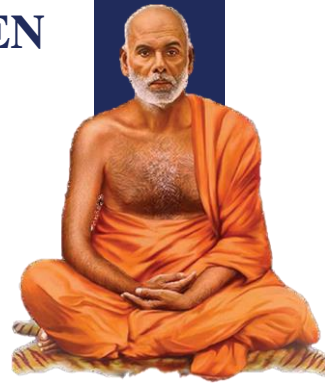

SREE NARAYANA COLLEGE FOR WOMEN
KOLLAM, KERALA- 691 001

7.1.1

FACILITIES PROVIDED FOR WOMEN IN THE CAMPUS

FOR SAFETY AND SECURITY

Karate & Self-defense class for students

CCTV

Counseling

Talk & Interaction on Sustainable Mental Health

Dr.Fresnal das, Asst.Professor in Psychology addressing students on 10th october 2023 on Sustainable Mental Mealth on on World Mental Health day

Common Rooms

Waiting Room For Girls

First Aid Room